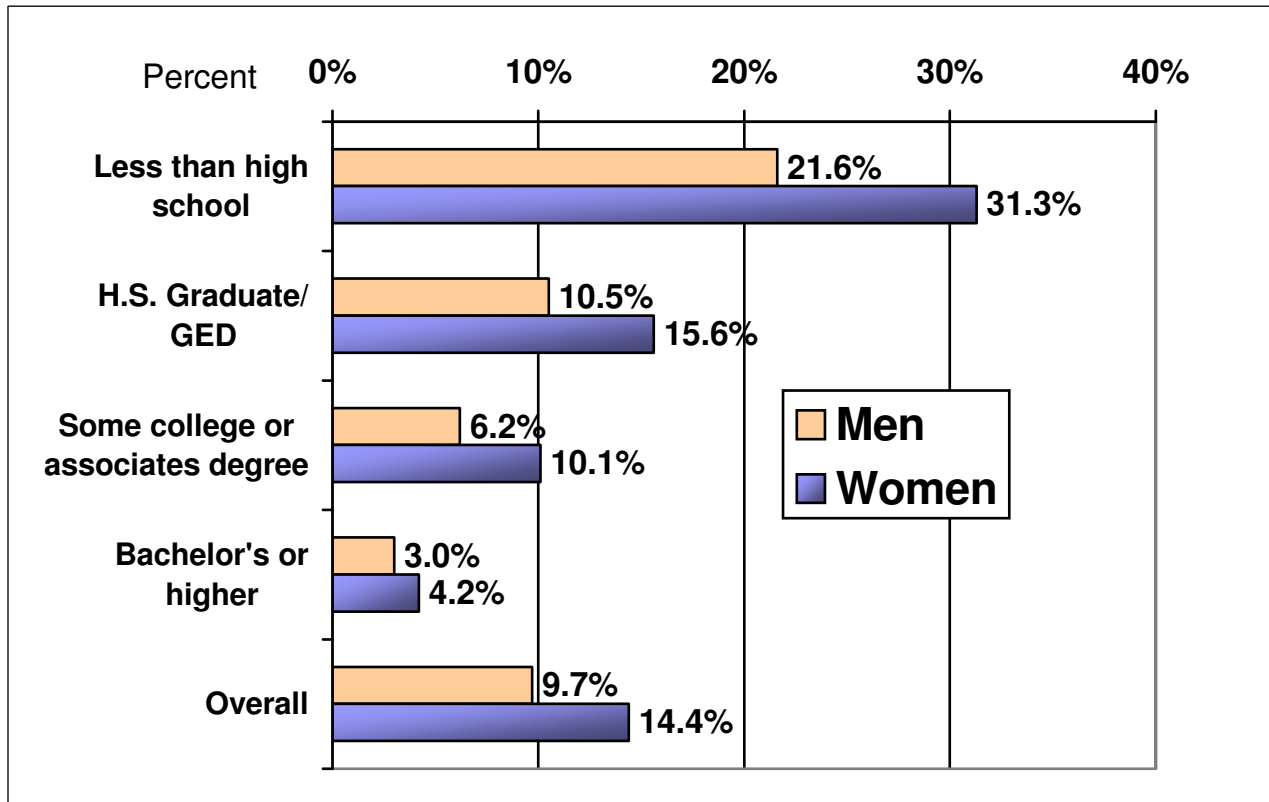

**Poverty Rates for Texans Ages 25+ by Sex and Educational Attainment, 2007**

**Median Annual Earnings, Texans Ages 25+ by Sex and Educational Attainment, 2007**

	Men	Women	Both Sexes
Less than High School Graduate	\$21,730	\$12,280	\$18,001
HS Graduate/GED	31,035	20,204	25,649
Some college or associate's degree	40,179	26,934	32,184
Bachelor's Degree	60,231	40,486	47,353
Graduate or Professional Degree	78,325	49,225	60,570
All Educational Levels	\$36,760	\$25,765	\$31,465

Source: U.S. Census Bureau, American Community Survey 2007. "Educational Attainment" refers to highest level of education completed by the individual.