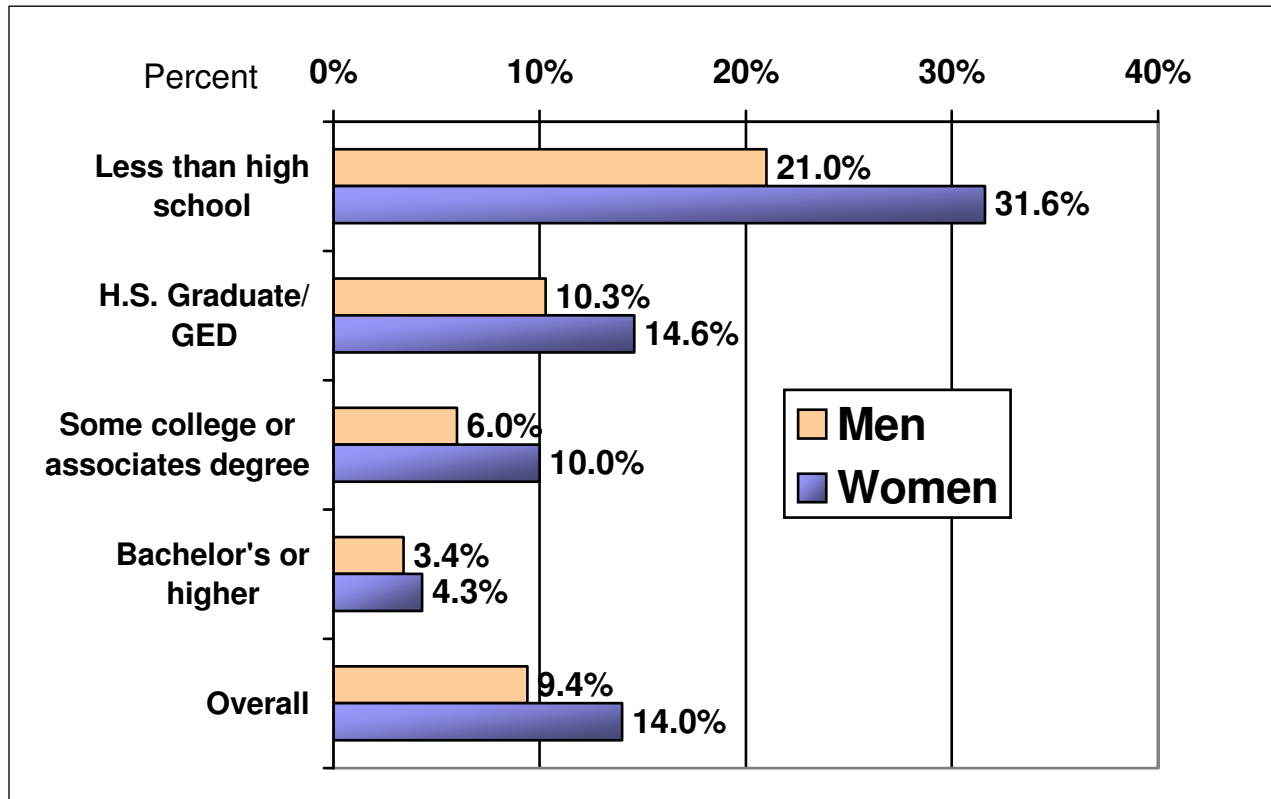

Poverty Rates for Texans Ages 25+ by Sex and Educational Attainment, 2008

Median Annual Earnings, Texans Ages 25+ by Sex and Educational Attainment, 2008

	Men	Women	Both Sexes
Less than High School Graduate	\$22,677	\$12,769	\$19,165
HS Graduate/GED	31,749	21,259	26,508
Some college or associate's degree	41,045	27,120	33,067
Bachelor's Degree	60,522	41,102	47,482
Graduate or Professional Degree	78,592	51,005	61,442
All Educational Levels	\$38,723	\$26,613	\$32,351

Source: U.S. Census Bureau, American Community Survey 2008. "Educational Attainment" refers to highest level of education completed by the individual.